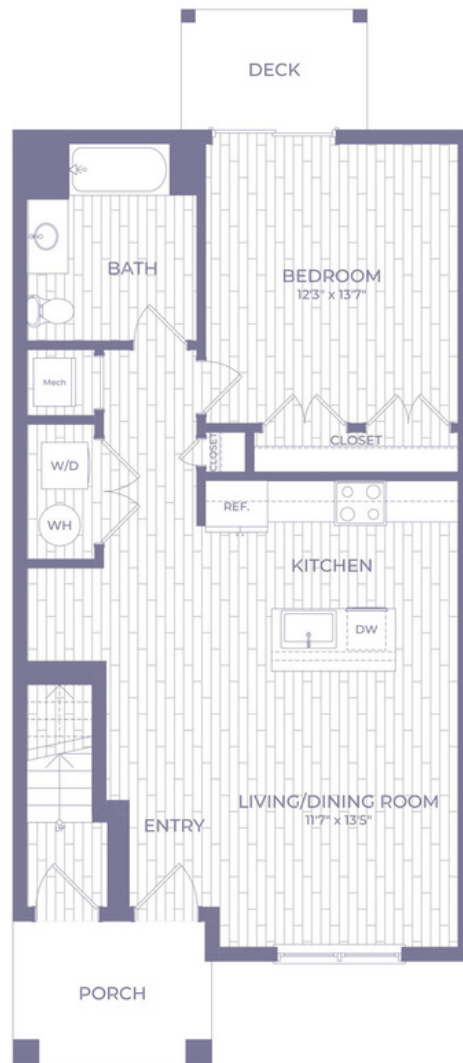

type TA1

ONE BED ONE BATH TOWNHOME 707 sqft.

Floor plans are artist's rendering. All dimensions are approximate. Actual product and specifications may vary in dimension or detail. Not all features are available in every apartment home. Prices and availability are subject to change. Rent is based on monthly frequency. Additional fees may apply, such as but not limited to package delivery, trash, water, amenities, etc. Please see a representative for details.